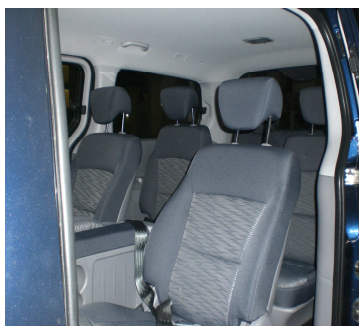

Andares Perú EIRL
Destination Management Company
Lima Perú - South America
Phone|LIM (+511) 7055428
Phone|USA (+ 1)5186326148
Phone|UK (+ 44)2032862659
e-mail: info@airportpickuplima.com
Website: www.airportpickuplima.com

Prices 2009

TRANSFERS (Pickup at the airport or drop-off at the airport)	CARS	VANS	
	01-03 PAX	01-06 PAX	07-11PAX
Airport / Districts Lima Center - San Isidro - Miraflores	USD$ 21	USD$ 25	USD$ 35